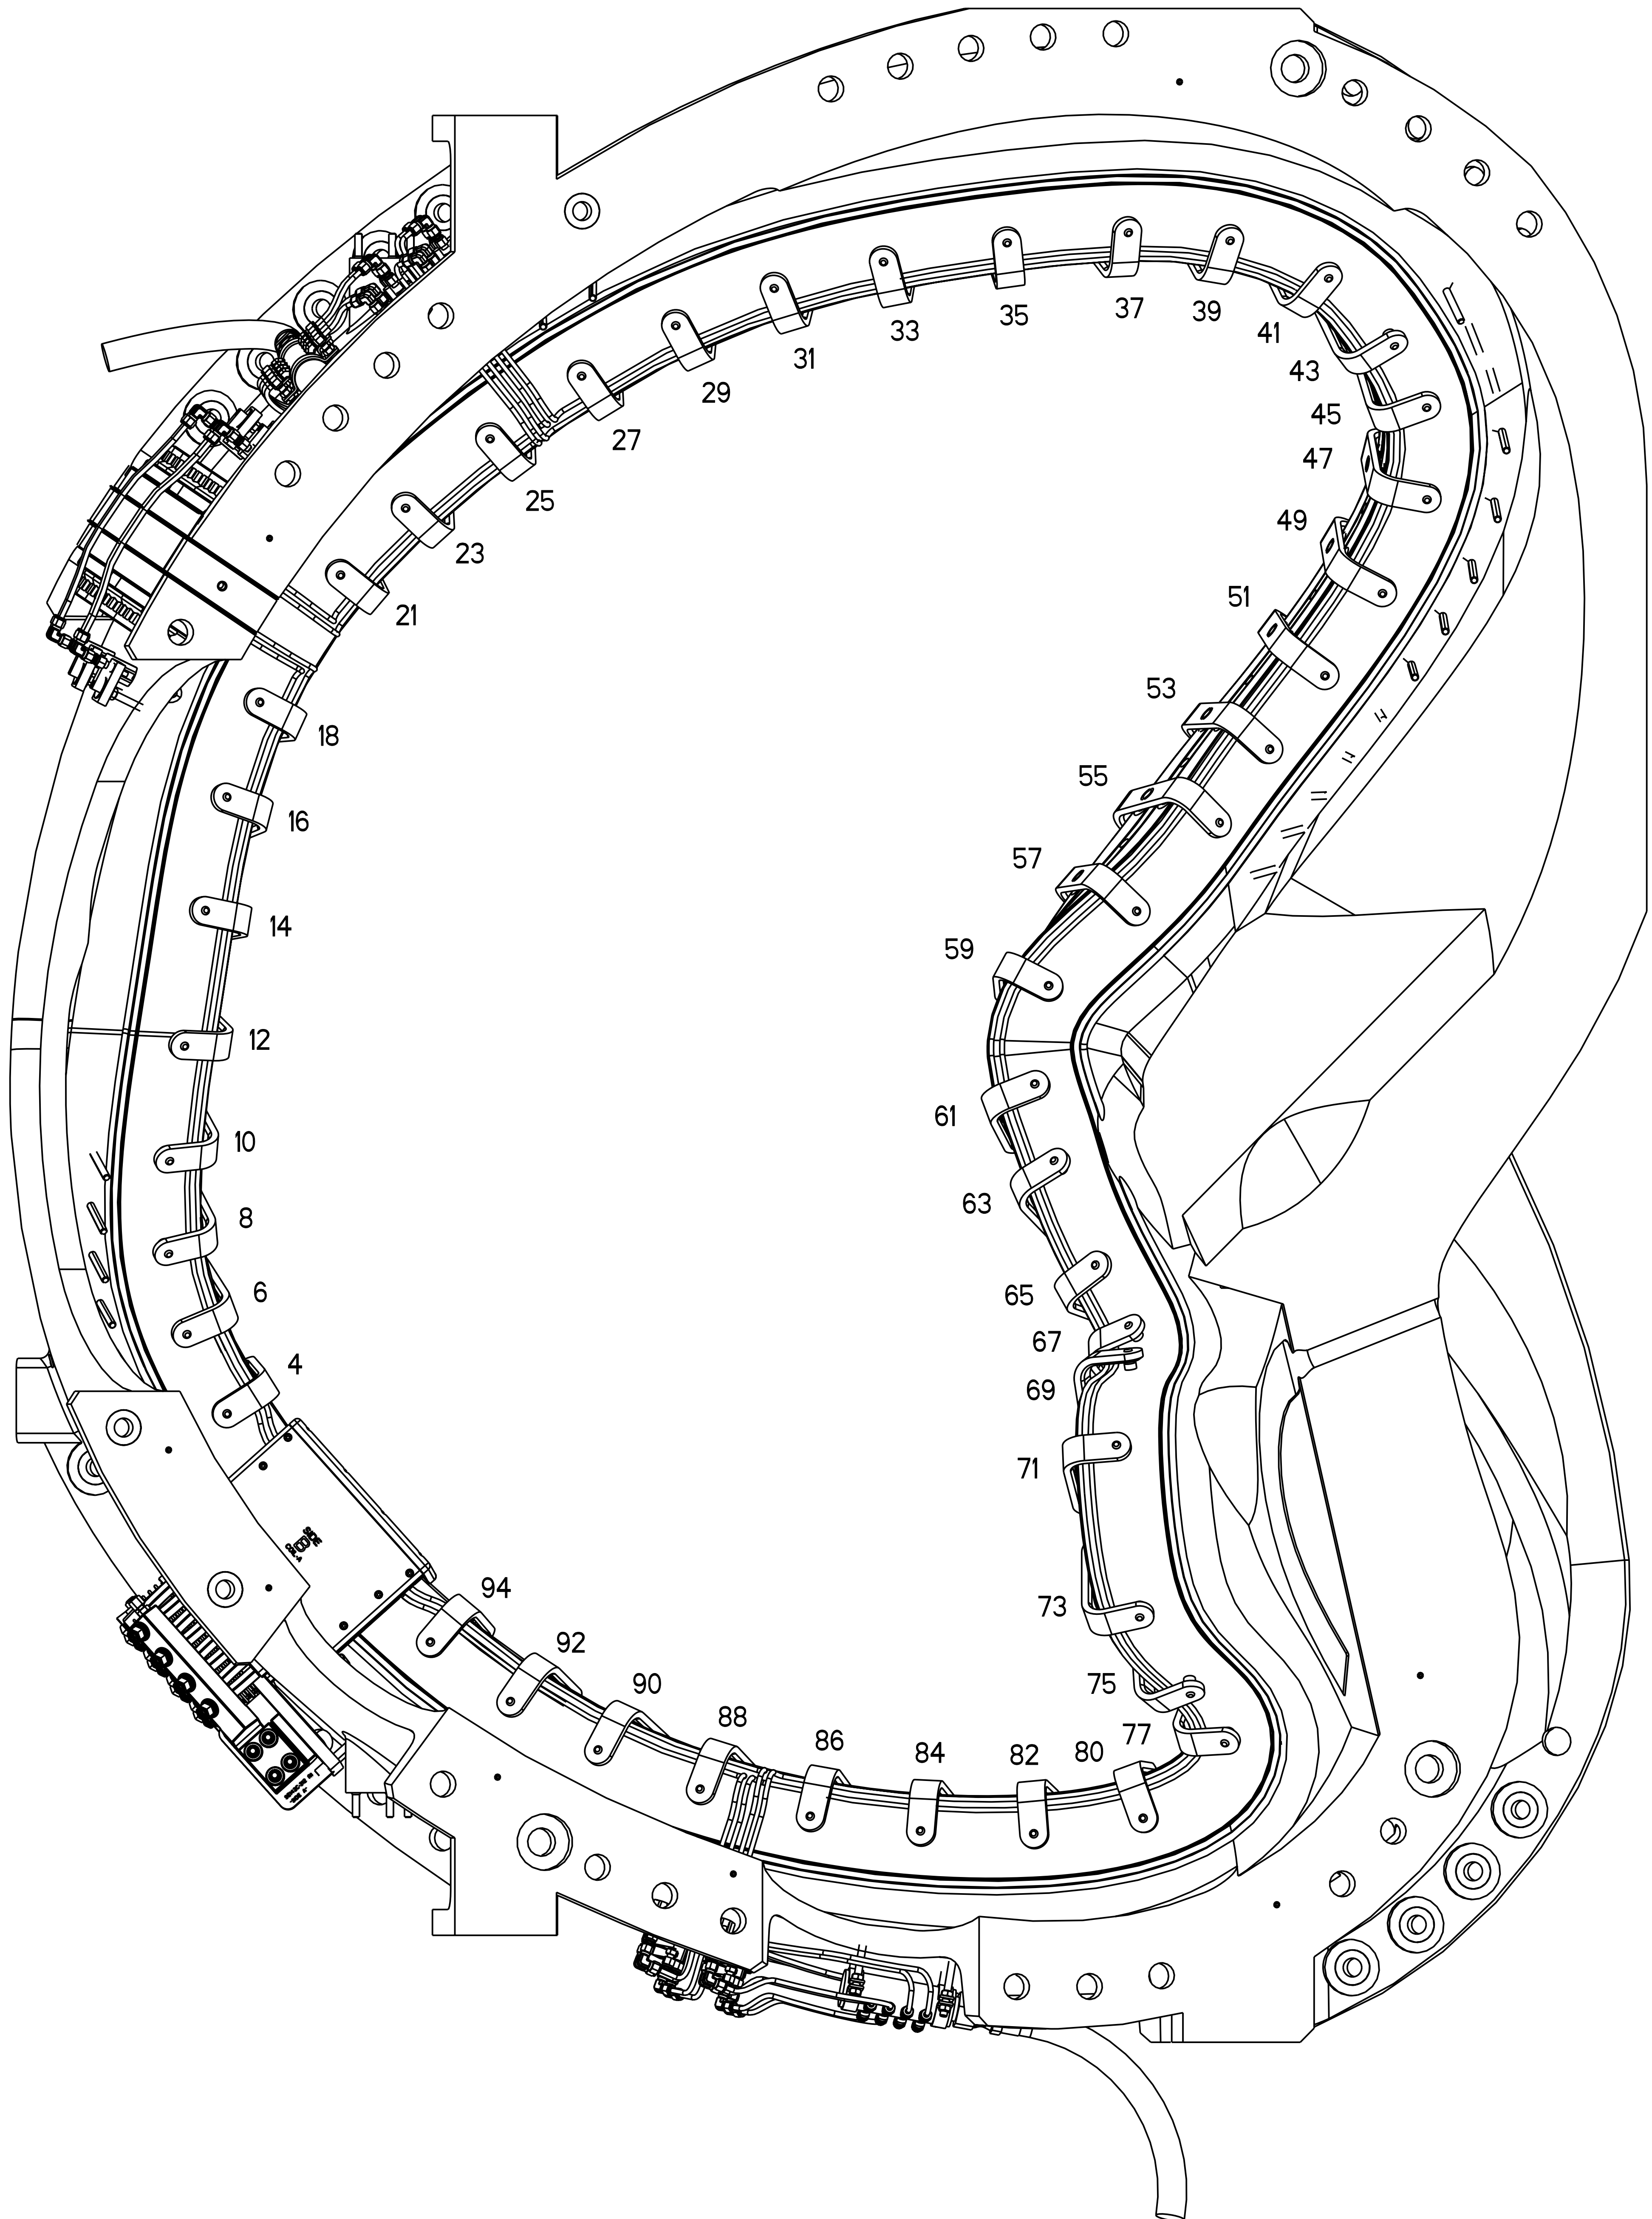

TYPE-A COIL CLAMP LOCATION

TYPE-A SIDE-A VIEW

TYPE-A SIDE-B VIEW