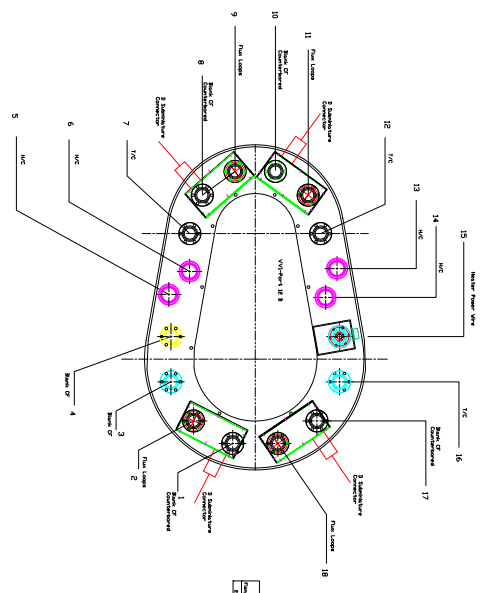

FIGURE NO.	FUNCTION	SIZE	FEEDBACK	FITTING AND MOUNTING	TERMINATIONS
1	FLANGE # 15	1/2"	1/2"	1/2"	1/2"
2	FLANGE # 15	1/2"	1/2"	1/2"	1/2"
3	FLANGE # 15	1/2"	1/2"	1/2"	1/2"
4	FLANGE # 15	1/2"	1/2"	1/2"	1/2"
5	FLANGE # 15	1/2"	1/2"	1/2"	1/2"
6	FLANGE # 15	1/2"	1/2"	1/2"	1/2"
7	FLANGE # 15	1/2"	1/2"	1/2"	1/2"
8	FLANGE # 15	1/2"	1/2"	1/2"	1/2"
9	FLANGE # 15	1/2"	1/2"	1/2"	1/2"
10	FLANGE # 15	1/2"	1/2"	1/2"	1/2"
11	FLANGE # 15	1/2"	1/2"	1/2"	1/2"
12	FLANGE # 15	1/2"	1/2"	1/2"	1/2"
13	FLANGE # 15	1/2"	1/2"	1/2"	1/2"
14	FLANGE # 15	1/2"	1/2"	1/2"	1/2"
15	FLANGE # 15	1/2"	1/2"	1/2"	1/2"
16	FLANGE # 15	1/2"	1/2"	1/2"	1/2"
17	FLANGE # 15	1/2"	1/2"	1/2"	1/2"
18	FLANGE # 15	1/2"	1/2"	1/2"	1/2"
19	FLANGE # 15	1/2"	1/2"	1/2"	1/2"
20	FLANGE # 15	1/2"	1/2"	1/2"	1/2"
21	FLANGE # 15	1/2"	1/2"	1/2"	1/2"
22	FLANGE # 15	1/2"	1/2"	1/2"	1/2"
23	FLANGE # 15	1/2"	1/2"	1/2"	1/2"

Flange # 15 Electric Heater

George Labik
24 May 2007 - Rev 1 17Aug 2007