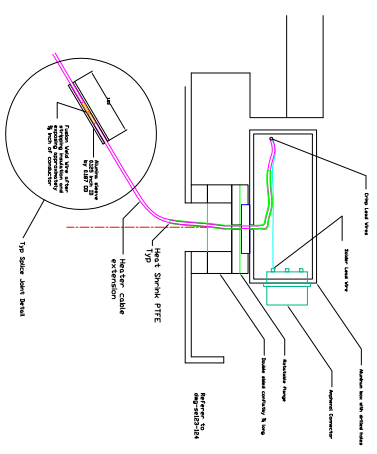

George Labik
17 Aug 2007-Rev 0

NO.	REVISION	BY	DATE
1			
2			
3			
4			
5			
6			
7			
8			
9			
10			
11			
12			
13			
14			
15