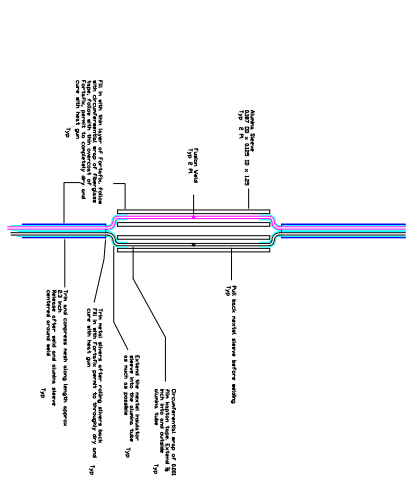

George Labik
17 Aug 2007-Rev 0

NO.	REVISION	BY	DATE
1			
2			
3			
4			
5			
6			
7			
8			
9			
10			
11			
12			
13			
14			
15